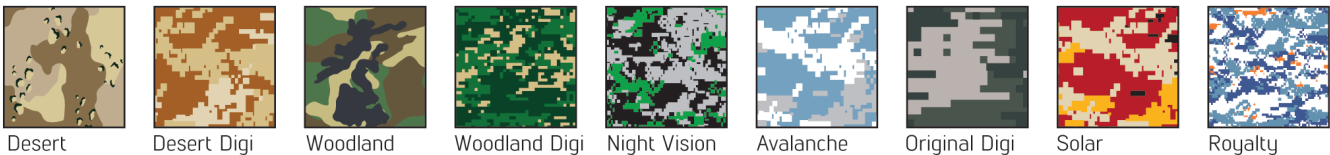

AVAILABLE IN 4 FABRICS INCLUDING NEW K1 INTERLOCK POLY PERFORMANCE FABRIC WITH WICKAWAY & ANTIMICROBIAL

SIZES: Youth: Small - XL; Adult: Small - XXL