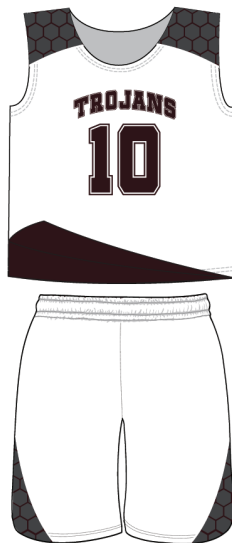

www.k1sportswear.com

AVAILABLE IN ANY COLOR COMBINATION

AVAILABLE IN 4 FABRICS INCLUDING NEW K1 INTERLOCK POLY PERFORMANCE FABRIC WITH WICKAWAY & ANTIMICROBIAL

SIZES: Youth: Small - XL; Adult: Small - XXL

REVERSIBLE UNIFORMS

NFHS Compliant Reversible Sleeveless Jersey & Shorts

LRS1

LRS2

LRS3

LRS4

**AVAILABLE
IN ANY COLOR
INCLUDING**

- | | | | | | |
|--------|----------|--------|--------|-------|-------|
| Gold | Teal | Red | Purple | Black | White |
| Kelly | Columbia | Navy | Orange | Grey | Maize |
| Forest | Royal | Maroon | Vegas | Pink | Lime |