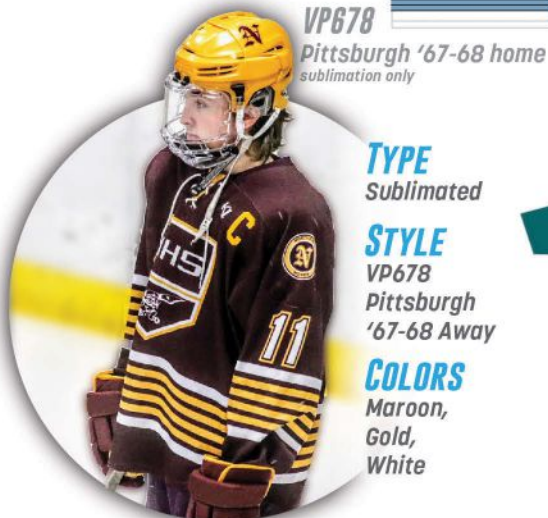

STYLE
VP114
Los Angeles
Away

COLORS
Black,
Purple,
Grey

TYPE
Traditional

STYLE
VP118
N.Y. Rangers Home

COLORS
White, Royal, Kelly

TYPE
Traditional

STYLE
VP811 Custom
Ottawa 3rd

COLORS
Black, Red, White